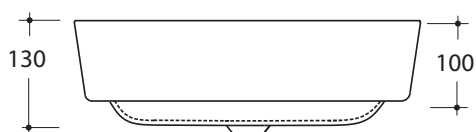

STUDIO
BAGNO

Soul 2

STYLE

Bench

CODE

NTH (SOL06)

WEIGHT

16 kg

COLOURS

White, Standard colours +40%
Glazed at rear.

OVERFLOW & WASTE

32mm ceramic non overflow
plug and waste not included.
Please order separately

Note: All dimensions are in millimetres and are subject to normal manufacturing variances. Studio Bagno Pty Ltd reserves the right to vary specifications at any time without notice. Date created: 20/05/15.