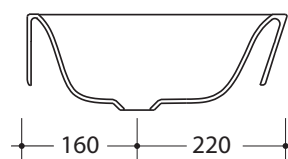

STUDIO
BAGNO

Soul 2

STYLE

Bench

CODE

NTH (SOL06)

WEIGHT

16 kg

COLOURS

White, Standard colours +40%
Glazed at rear.

OVERFLOW & WASTE

32mm ceramic non overflow
plug and waste not included.
Please order separately

Note: All dimensions are in millimetres and are subject to normal manufacturing variances. Studio Bagno Pty Ltd reserves the right to vary specifications at any time without notice. Date created: 20/05/15.