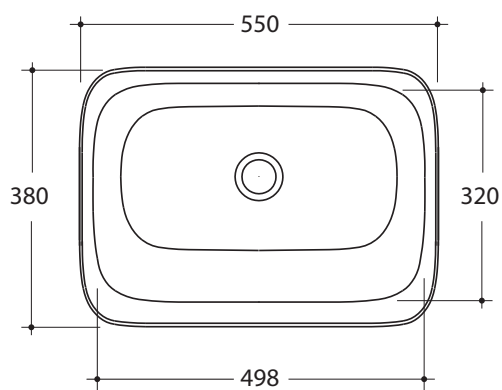

STUDIO
BAGNO

Soul 2

STYLE

Bench

CODE

NTH (SOL06)

WEIGHT

16 kg

COLOURS

White, Standard colours +40%
Glazed at rear.

OVERFLOW & WASTE

32mm ceramic non overflow
plug and waste not included.
Please order separately

Note: All dimensions are in millimetres and are subject to normal manufacturing variances. Studio Bagno Pty Ltd reserves the right to vary specifications at any time without notice. Date created: 20/05/15.